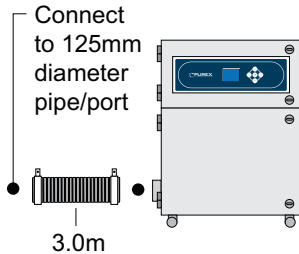

## Connection Kits

Hose End Diameter

Hose Length

Purex Inlet Diameter

**Code:** 100171   **80mm**   **3m**   **125mm**

**Code:** 100172   **100mm**   **3m**   **125mm**

**Code:** 120300   **125mm**   **3m**   **125mm**