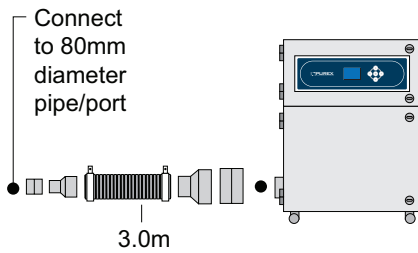

## Connection Kits

Hose End Diameter

Hose Length

Purex Inlet Diameter

**Code:** 100171   **80mm**   **3m**   **125mm**

**Code:** 100172   **100mm**   **3m**   **125mm**

**Code:** 120300   **125mm**   **3m**   **125mm**