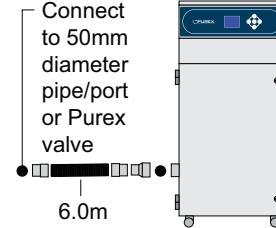

Code: 100043   50mm   6m   80mm