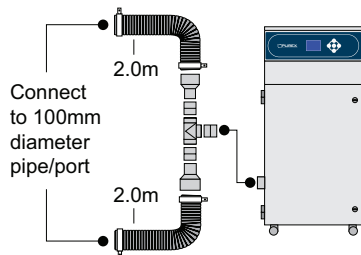

Code: 100032 50mm 3m 80mm

Code: 100043 50mm 6m 80mm

Code: 120299 80mm 3m 80mm

Code: 120288 100mm 2.3m 80mm

Code: 120297 100mm 2m 80mm

Code: 100171 125mm 3m 80mm

If you do not see a connection kit that fits your machine or pipework, please contact Purex or your representative