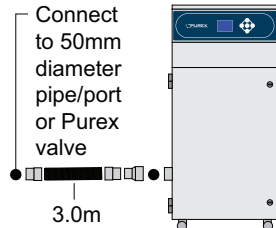

OPTIONS

Main Filter

Code:	Description:
113505H	HEPA/Chemical (Hydrophobic)
113579	HEPA/Twin Chemical
113668	HEPA/Twin Chemical
113512	HEPA/Chemical (Cleanroom)
113669	HEPA/Chemical (Cleanroom)
113508	Chemical
113809	HEPA
113513	Solvent Lock

Main Filter

Code:	Description:
113662	Chemical Special
113505P	Chemical Special
113531	Pleated Bag

Pre-filter

Code:	Description:
111097	F8/F9 Labyrinth

Connection Kits

Hose End Diameter

Hose Length

Purex Inlet Diameter

Code: 100032   50mm   3m   80mm