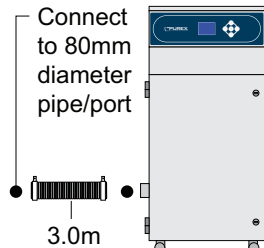

Code: 120299   80mm   3m   80mm