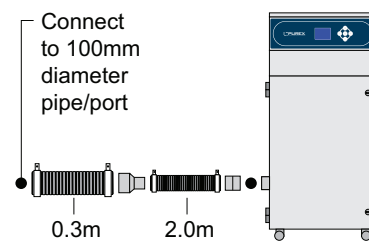

Code: 100032 50mm 3m 80mm

Code: 100043 50mm 6m 80mm

Code: 120299 80mm 3m 80mm

Code: 120288 100mm 2.3m 80mm

Code: 120297 100mm 2m 80mm

Code: 100171 125mm 3m 80mm

If you do not see a connection kit that fits your machine or pipework, please contact Purex or your representative