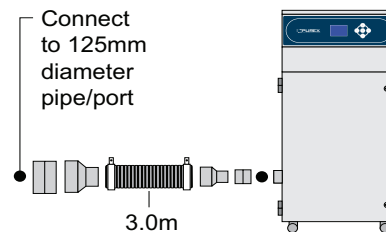

Code: 100032 50mm 3m 80mm

Code: 100043 50mm 6m 80mm

Code: 120299 80mm 3m 80mm

Code: 120288 100mm 2.3m 80mm

Code: 120297 100mm 2m 80mm

Code: 100171 125mm 3m 80mm

If you do not see a connection kit that fits your machine or pipework, please contact Purex or your representative